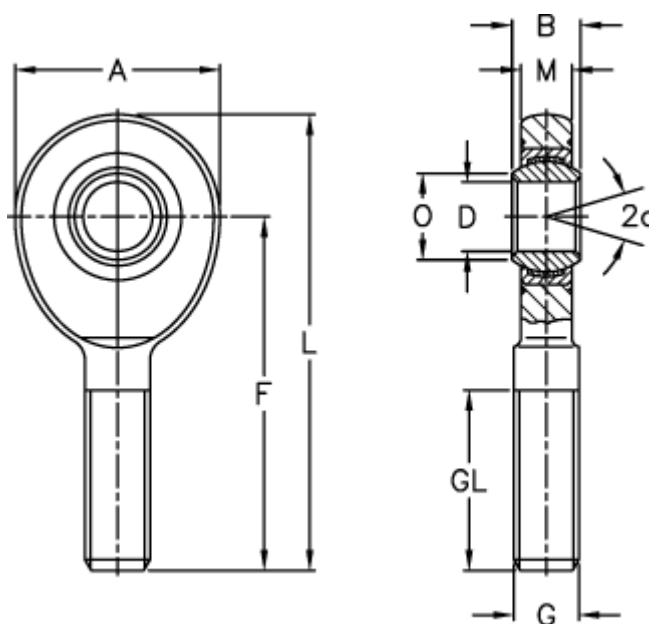

Article number: 03489040

Description: Fluro Rod end EAL 40D-NIRO

Note: 40

Measures

A	= 92	L	= 196
a (degrees)	= 7	M	= 23
B	= 28	O	= 45
D	= 40	Static drive kN	= 135
Dynamic drive (kN)	= 190	Weight	= 1800
F	= 150		
g	= M39x3		
GL	= 86		